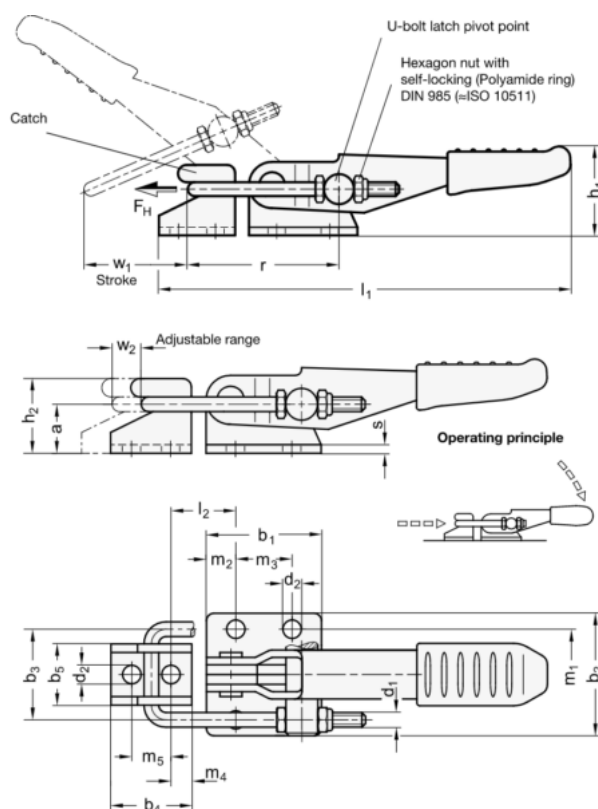

Article number: 2013401271

Description: Klee latch clamp GN851-320-T2-NI with latch, with catch
Stainless

Measures

* = På standart bøjle

b2 = 44

d1 = M6

h1 = 30

l1 = 152

Newton = 3200

r = 54*

w2 = 13*